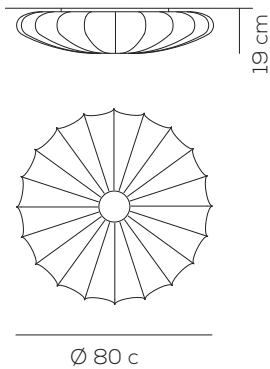

Typology: WALL, CEILING

Ratings

- E27
- Diffused light
- Surface installation over holes
- Supply voltage ~220-240V
- Switch mode: on-off
- Steel frame, painted

PL MUSE 80

kg 4 m³ 0.13

Product code composition